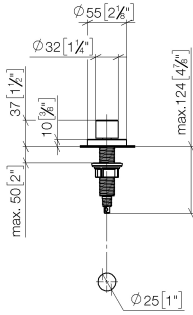

Strainer waste with control handle - Dark Chrome

ELIO

10 710 970

- control for single basin
- including adapter for Bowden cable

Fits ELIO, ENO, MEM, META SQUARE, SYNC, TARA and TARA ULTRA

Fits: ELIO, MEM, TARA, TARA ULTRA, META SQUARE

10 710 970

mm [inches]

10 710 970

Parts for other
finishes can be found
here: [Chrome](#)